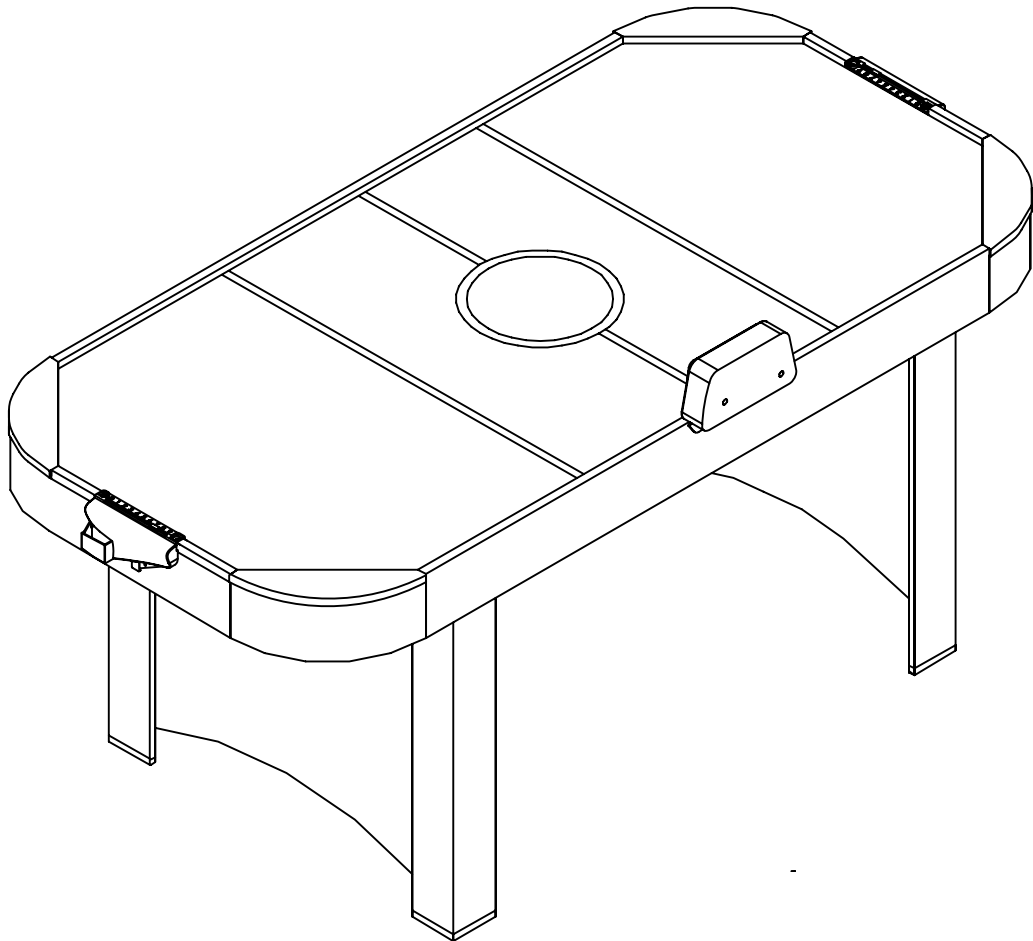

6' Air Hockey

Model Number:6013.001

INSTRUCTIONS MANUAL

PART LIST

<p>#1</p>  <p>Hockey Cabinet 1 Pc</p>	<p>#2</p>  <p>Allen Key Bolt 12 Pcs</p>	<p>#3</p>  <p>Washer 12 Pcs</p>	<p>#4</p>  <p>Leg Panel 2 Pcs</p>	<p>#5</p>  <p>Left Leg 2 Pcs</p>	<p>#6</p>  <p>Right Leg 2 Pcs</p>
<p>#7</p>  <p>Screw 12 Pcs</p>	<p>#8</p>  <p>Allen Key 1 Pc</p>	<p>#9</p>  <p>Puck Goal 2 Pcs</p>	<p>#10</p>  <p>Screw 11 Pcs</p>	<p>#11</p>  <p>Electronic Scorer 1 Pc</p>	<p>#12</p>  <p>Adapter 1 Pc</p>
<p>#13</p>  <p>Pusher 2 Pcs</p>	<p>#14</p>  <p>Puck 2 Pcs</p>				

Step:01

Step :02