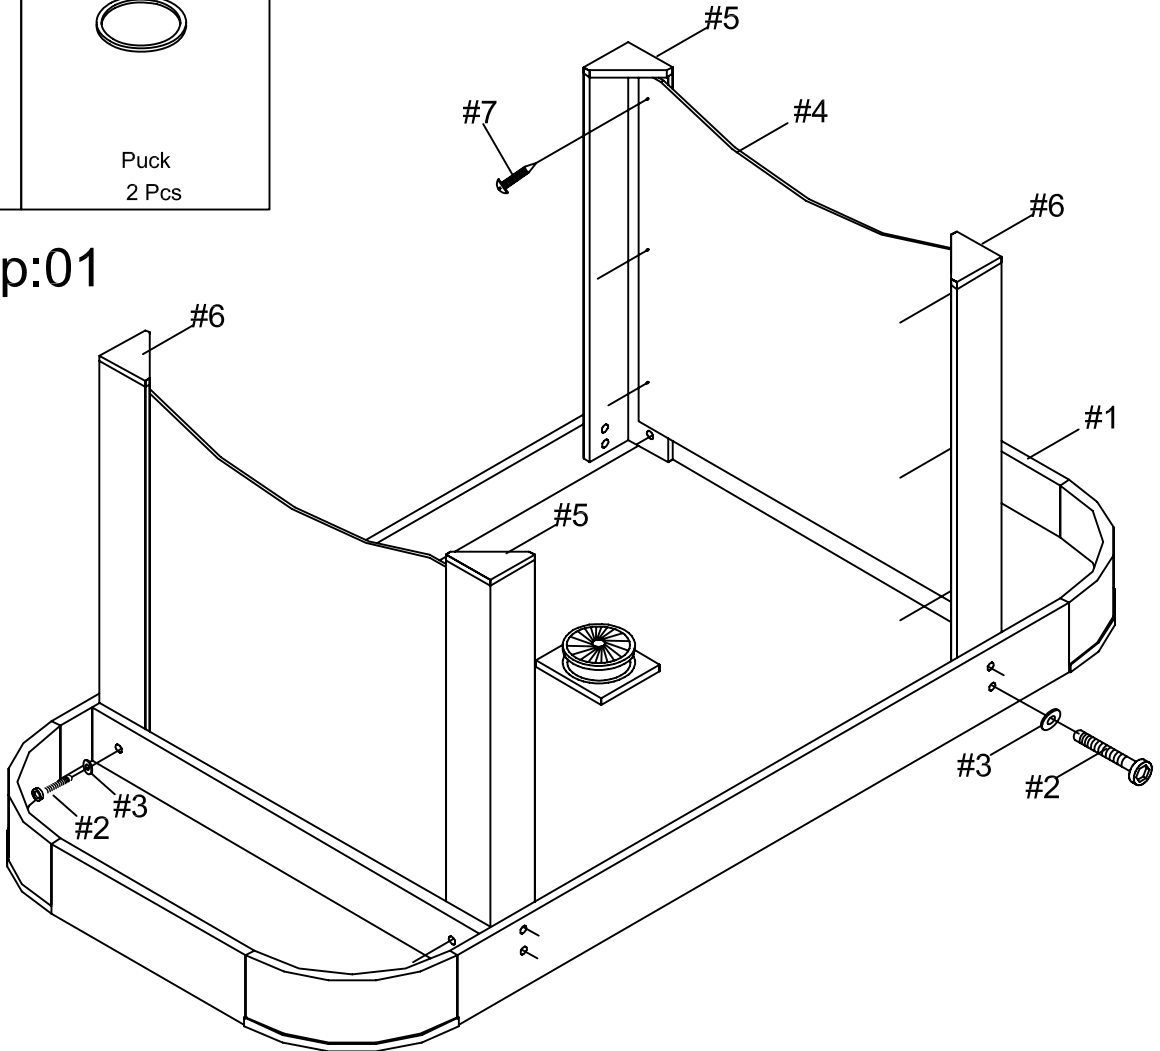

6' Air Hockey

Model Number:6013.001

INSTRUCTIONS MANUAL

PART LIST

<p>#1</p>  <p>Hockey Cabinet 1 Pc</p>	<p>#2</p>  <p>Allen Key Bolt 12 Pcs</p>	<p>#3</p>  <p>Washer 12 Pcs</p>	<p>#4</p>  <p>Leg Panel 2 Pcs</p>	<p>#5</p>  <p>Left Leg 2 Pcs</p>	<p>#6</p>  <p>Right Leg 2 Pcs</p>
<p>#7</p>  <p>Screw 12 Pcs</p>	<p>#8</p>  <p>Allen Key 1 Pc</p>	<p>#9</p>  <p>Puck Goal 2 Pcs</p>	<p>#10</p>  <p>Screw 11 Pcs</p>	<p>#11</p>  <p>Electronic Scorer 1 Pc</p>	<p>#12</p>  <p>Adapter 1 Pc</p>
<p>#13</p>  <p>Pusher 2 Pcs</p>	<p>#14</p>  <p>Puck 2 Pcs</p>				

Step:01

Step :02