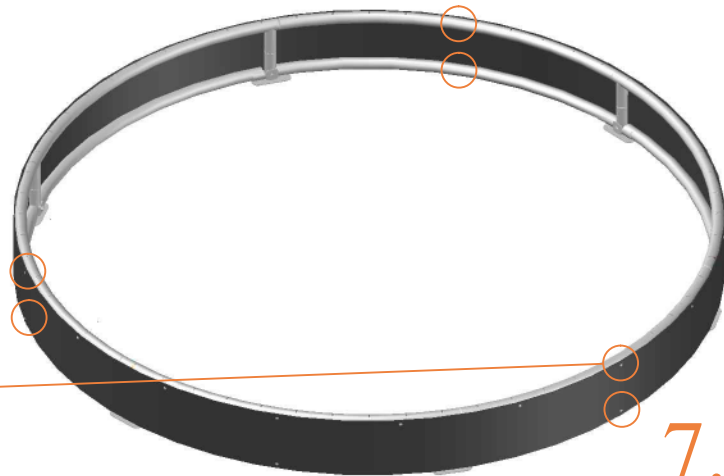

Model 08-FL / Model 10-FL

Avyna

Round trampolines

Assembly manual

Model 08-FL/ Model 10-FL

	Model 08-FL ø245cm			Model 10-FL ø305cm		
	Quantity	Part number		Quantity	Part number	
Jumping mat	1	TEPL-08-222		1	TEPL-10-222	
Galvanized spring L=175mm ø3.2mm	60	TEPL-200-211/C		72	TEPL-200-211/C	
Safety pad	1	TEPL-08-333-FL-green or AVGR-08-333-FL-grey or ABVL-08-333-FL black		1	TEPL-10-333-FL-green or AVGR-10-333-FL-grey or ABVL-10-333-FL-black	
Fastener for safety pad	12	TEPL-ELAS-D		18	TEPL-ELAS-D	
Fastener for safety pad	12	TEPL-ELAS-B		18	TEPL-ELAS-B	
H-tube	3	TEPL-08-FL-114		3	TEPL-10-FL-114	
H-tube	3	TEPL-08-FL-115		3	TEPL-10-FL-115	
C-tube	3	TEPL-08-113		3	TEPL-10-113	
K-tube	3	TEPL-08-114		3	TEPL-10-114	
Tool for spring	1	TOOL-SPRING		1	TOOL-SPRING	
Screw	6	M8-16		6	M8-16	
Plastic plate	3	2108-121		3	2110-121	

	Model 08-FL ø245cm			Model 10-FL ø305cm		
	Quantity	Part number		Quantity	Part number	
Parker screw	24	M4-16		24	M4-16	
Measuring rod L=220mm	1	MEASURING-ROD / A		1	MEASURING-ROD / A	
Measuring rod L=600mm	1	MEASURING-ROD / B		1	MEASURING-ROD / B	
Users Manual	1	208010101		1	208010101	
Warning Card	1	208040101		1	208040101	
Tie rip for warning card	1	209010102		1	209010102	
Safety manual	1	208010301		1	208010301	

3.

TEPL-08-fl-114 / TEPL-10-fl-114

4.

5.

6.

7.

8.

9.