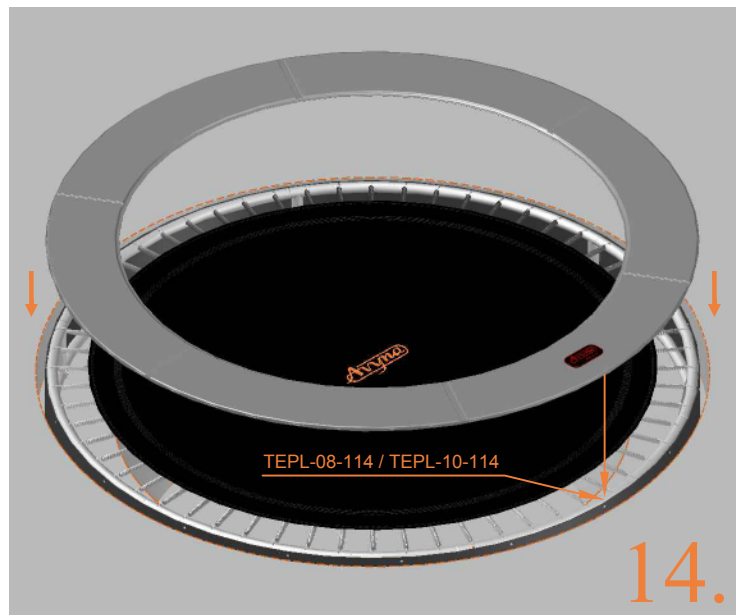

Model 08-FL / Model 10-FL

Avyna

Round trampolines

Assembly manual

Model 08-FL/ Model 10-FL

	Model 08-FL ø245cm			Model 10-FL ø305cm		
	Quantity	Part number		Quantity	Part number	
Jumping mat	1	TEPL-08-222		1	TEPL-10-222	
Galvanized spring L=175mm ø3.2mm	60	TEPL-200-211/C		72	TEPL-200-211/C	
Safety pad	1	TEPL-08-333-FL-green or AVGR-08-333-FL-grey or ABVL-08-333-FL black		1	TEPL-10-333-FL-green or AVGR-10-333-FL-grey or ABVL-10-333-FL-black	
Fastener for safety pad	12	TEPL-ELAS-D		18	TEPL-ELAS-D	
Fastener for safety pad	12	TEPL-ELAS-B		18	TEPL-ELAS-B	
H-tube	3	TEPL-08-FL-114		3	TEPL-10-FL-114	
H-tube	3	TEPL-08-FL-115		3	TEPL-10-FL-115	
C-tube	3	TEPL-08-113		3	TEPL-10-113	
K-tube	3	TEPL-08-114		3	TEPL-10-114	
Tool for spring	1	TOOL-SPRING		1	TOOL-SPRING	
Screw	6	M8-16		6	M8-16	
Plastic plate	3	2108-121		3	2110-121	

	Model 08-FL ø245cm			Model 10-FL ø305cm		
	Quantity	Part number		Quantity	Part number	
Parker screw	24	M4-16		24	M4-16	
Measuring rod L=220mm	1	MEASURING-ROD / A		1	MEASURING-ROD / A	
Measuring rod L=600mm	1	MEASURING-ROD / B		1	MEASURING-ROD / B	
Users Manual	1	208010101		1	208010101	
Warning Card	1	208040101		1	208040101	
Tie rip for warning card	1	209010102		1	209010102	
Safety manual	1	208010301		1	208010301	

3.

TEPL-08-fl-114 / TEPL-10-fl-114

4.

5.

6.

7.

8.

9.

10.

11.

14.

15.

TEPL-ELAS-D

TEPL-ELAS-B

TEPL-ELAS-B

Safety net for Model 08-FL / Model 10-FL