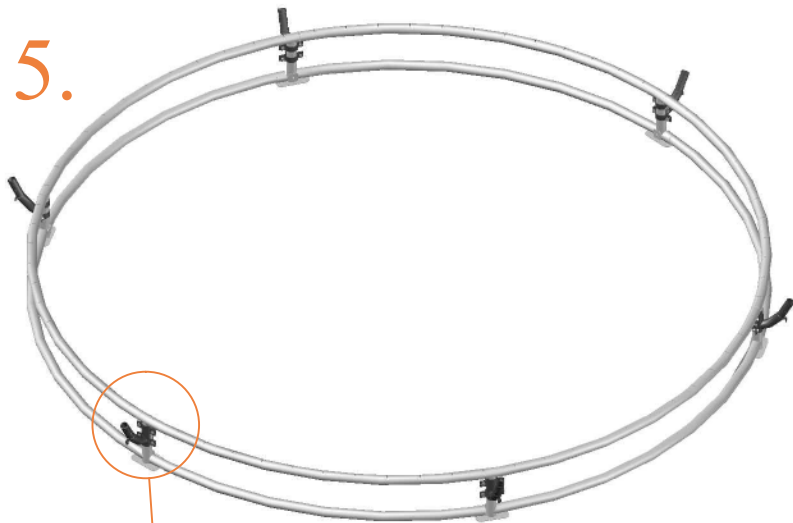

5.

TEPL-08-113 / TEPL-10-113

6.

7.