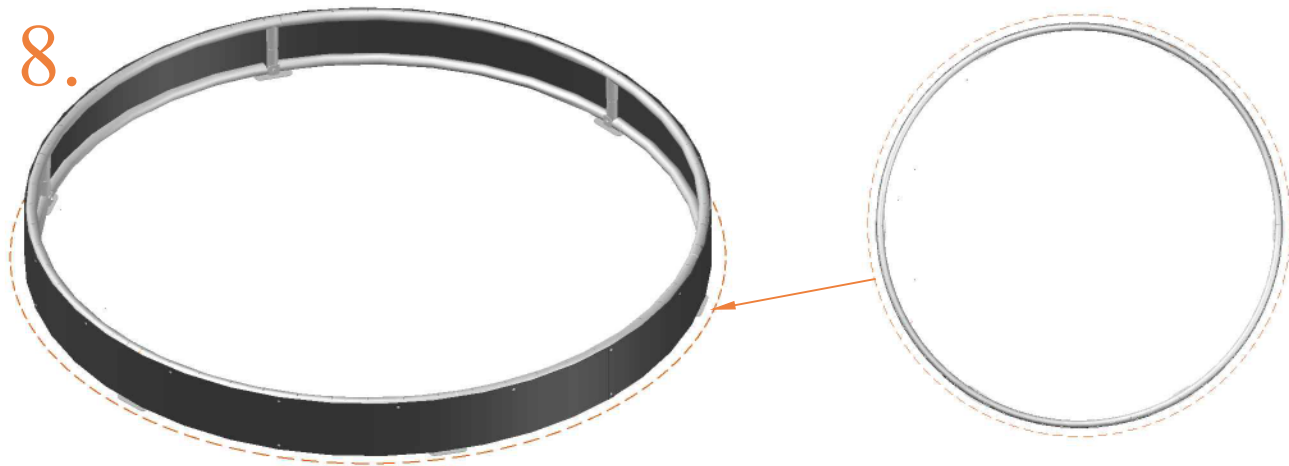

Model 08-FL / Model 10-FL

Avyna

Round trampolines

Assembly manual

Model 08-FL/ Model 10-FL

	Model 08-FL ø245cm			Model 10-FL ø305cm		
	Quantity	Part number		Quantity	Part number	
Jumping mat	1	TEPL-08-222		1	TEPL-10-222	
Galvanized spring L=175mm ø3.2mm	60	TEPL-200-211/C		72	TEPL-200-211/C	
Safety pad	1	TEPL-08-333-FL-green or AVGR-08-333-FL-grey or ABVL-08-333-FL black		1	TEPL-10-333-FL-green or AVGR-10-333-FL-grey or ABVL-10-333-FL-black	
Fastener for safety pad	12	TEPL-ELAS-D		18	TEPL-ELAS-D	
Fastener for safety pad	12	TEPL-ELAS-B		18	TEPL-ELAS-B	
H-tube	3	TEPL-08-FL-114		3	TEPL-10-FL-114	
H-tube	3	TEPL-08-FL-115		3	TEPL-10-FL-115	
C-tube	3	TEPL-08-113		3	TEPL-10-113	
K-tube	3	TEPL-08-114		3	TEPL-10-114	
Tool for spring	1	TOOL-SPRING		1	TOOL-SPRING	
Screw	6	M8-16		6	M8-16	
Plastic plate	3	2108-121		3	2110-121	

	Model 08-FL ø245cm			Model 10-FL ø305cm		
	Quantity	Part number		Quantity	Part number	
Parker screw	24	M4-16		24	M4-16	
Measuring rod L=220mm	1	MEASURING-ROD / A		1	MEASURING-ROD / A	
Measuring rod L=600mm	1	MEASURING-ROD / B		1	MEASURING-ROD / B	
Users Manual	1	208010101		1	208010101	
Warning Card	1	208040101		1	208040101	
Tie rip for warning card	1	209010102		1	209010102	
Safety manual	1	208010301		1	208010301	

3.

TEPL-08-fl-114 / TEPL-10-fl-114

4.

5.

6.

7.

8.

9.