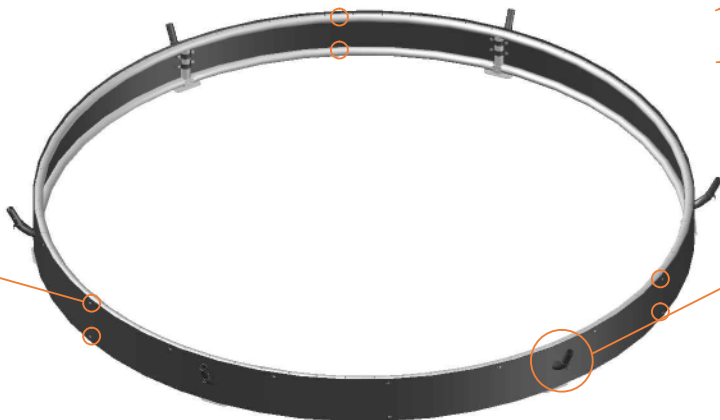

	Model 08-FL ø245cm			Model 10-FL ø305cm		
	Quantity	Part number		Quantity	Part number	
Pole with sleeve for safety net	6	AVBL-08-802-A + AVBL-08-802-C		6	AVBL-08-802-A + AVBL-08-802-C	
Pole for safety net	6	AVBL-08-802-B		6	AVBL-10-802-B	
Clamp	6	CLAMP-TOOL-SN 08-fl		6	CLAMP-TOOL-SN 10-fl	
Fiberglass Rod	1set	FIBERGLASS-ROD-08-fl		1set	FIBERGLASS-ROD-10-fl	
Screw M6x30	6	M6x30		6	M6x30	
Fastener for safety net	6	TEPL-ELAS-C		12	TEPL-ELAS-C	
Safety net	1	ANBL08-FL		1	ANBL-10-FL	
Straps for safety net	6	TEPL-BAND		6	TEPL-BAND	
Closure for safety net	2	TEPL-KNOOPJE		2	TEPL-KNOOPJE	
Screw M8	24	M8-20		24	M8-20	
Allen key	2	ALLEN-KEY		2	ALLEN-KEY	
Wrench	2	WRENCH		2	WRENCH	
Cap	6	TOP-CAP-BD		6	TOP-CAP-BD	

5.

TEPL-08-113 / TEPL-10-113

6.

7.

8.

9.

10.

11.