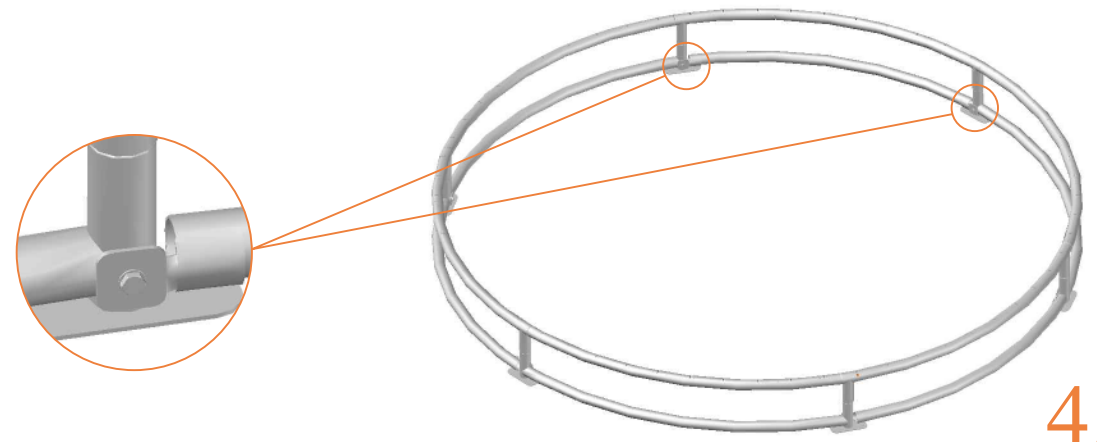

3.

TEPL-08-fl-114 / TEPL-10-fl-114

4.