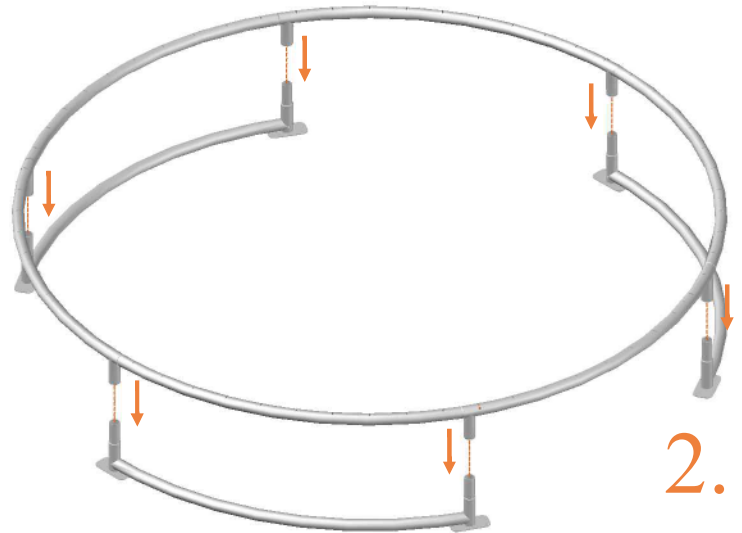

Model 08-FL / Model 10-FL

Avyna

Round trampolines

Assembly manual

Model 08-FL/ Model 10-FL

	Model 08-FL ø245cm			Model 10-FL ø305cm		
	Quantity	Part number		Quantity	Part number	
Jumping mat	1	TEPL-08-222		1	TEPL-10-222	
Galvanized spring L=175mm ø3.2mm	60	TEPL-200-211/C		72	TEPL-200-211/C	
Safety pad	1	TEPL-08-333-FL-green or AVGR-08-333-FL-grey or ABVL-08-333-FL black		1	TEPL-10-333-FL-green or AVGR-10-333-FL-grey or ABVL-10-333-FL-black	
Fastener for safety pad	12	TEPL-ELAS-D		18	TEPL-ELAS-D	
Fastener for safety pad	12	TEPL-ELAS-B		18	TEPL-ELAS-B	
H-tube	3	TEPL-08-FL-114		3	TEPL-10-FL-114	
H-tube	3	TEPL-08-FL-115		3	TEPL-10-FL-115	
C-tube	3	TEPL-08-113		3	TEPL-10-113	
K-tube	3	TEPL-08-114		3	TEPL-10-114	
Tool for spring	1	TOOL-SPRING		1	TOOL-SPRING	
Screw	6	M8-16		6	M8-16	
Plastic plate	3	2108-121		3	2110-121	

	Model 08-FL ø245cm			Model 10-FL ø305cm		
	Quantity	Part number		Quantity	Part number	
Parker screw	24	M4-16		24	M4-16	
Measuring rod L=220mm	1	MEASURING-ROD / A		1	MEASURING-ROD / A	
Measuring rod L=600mm	1	MEASURING-ROD / B		1	MEASURING-ROD / B	
Users Manual	1	208010101		1	208010101	
Warning Card	1	208040101		1	208040101	
Tie rip for warning card	1	209010102		1	209010102	
Safety manual	1	208010301		1	208010301	

	Model 08-FL ø245cm			Model 10-FL ø305cm		
	Quantity	Part number		Quantity	Part number	
Pole with sleeve for safety net	6	AVBL-08-802-A + AVBL-08-802-C		6	AVBL-08-802-A + AVBL-08-802-C	
Pole for safety net	6	AVBL-08-802-B		6	AVBL-10-802-B	
Clamp	6	CLAMP-TOOL-SN 08-fl		6	CLAMP-TOOL-SN 10-fl	
Fiberglass Rod	1set	FIBERGLASS-ROD-08-fl		1set	FIBERGLASS-ROD-10-fl	
Screw M6x30	6	M6x30		6	M6x30	
Fastener for safety net	6	TEPL-ELAS-C		12	TEPL-ELAS-C	
Safety net	1	ANBL08-FL		1	ANBL-10-FL	
Straps for safety net	6	TEPL-BAND		6	TEPL-BAND	
Closure for safety net	2	TEPL-KNOOPJE		2	TEPL-KNOOPJE	
Screw M8	24	M8-20		24	M8-20	
Allen key	2	ALLEN-KEY		2	ALLEN-KEY	
Wrench	2	WRENCH		2	WRENCH	
Cap	6	TOP-CAP-BD		6	TOP-CAP-BD	