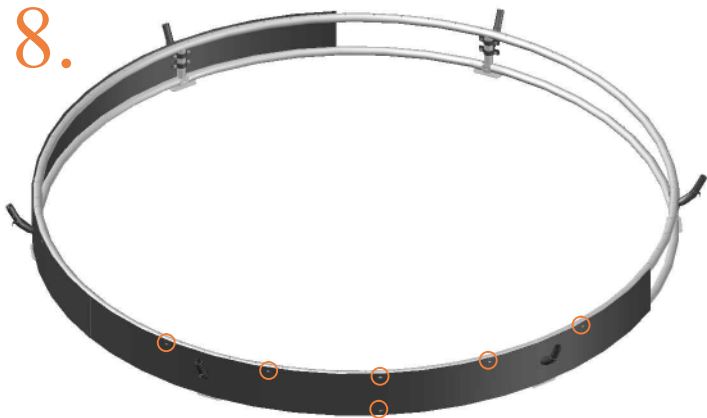

	Model 08-FL ø245cm			Model 10-FL ø305cm		
	Quantity	Part number		Quantity	Part number	
Pole with sleeve for safety net	6	AVBL-08-802-A + AVBL-08-802-C		6	AVBL-08-802-A + AVBL-08-802-C	
Pole for safety net	6	AVBL-08-802-B		6	AVBL-10-802-B	
Clamp	6	CLAMP-TOOL-SN 08-fl		6	CLAMP-TOOL-SN 10-fl	
Fiberglass Rod	1set	FIBERGLASS-ROD-08-fl		1set	FIBERGLASS-ROD-10-fl	
Screw M6x30	6	M6x30		6	M6x30	
Fastener for safety net	6	TEPL-ELAS-C		12	TEPL-ELAS-C	
Safety net	1	ANBL08-FL		1	ANBL-10-FL	
Straps for safety net	6	TEPL-BAND		6	TEPL-BAND	
Closure for safety net	2	TEPL-KNOOPJE		2	TEPL-KNOOPJE	
Screw M8	24	M8-20		24	M8-20	
Allen key	2	ALLEN-KEY		2	ALLEN-KEY	
Wrench	2	WRENCH		2	WRENCH	
Cap	6	TOP-CAP-BD		6	TOP-CAP-BD	

5.

TEPL-08-113 / TEPL-10-113

6.

7.

8.

9.

10.

11.