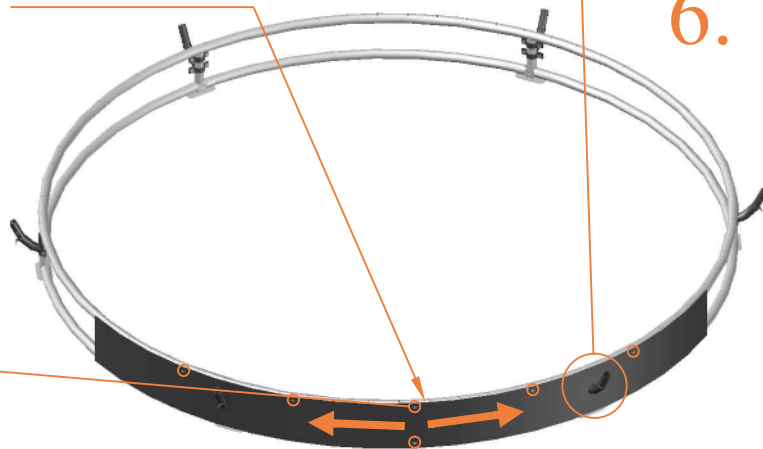

TEPL-08-113 / TEPL-10-113

6.