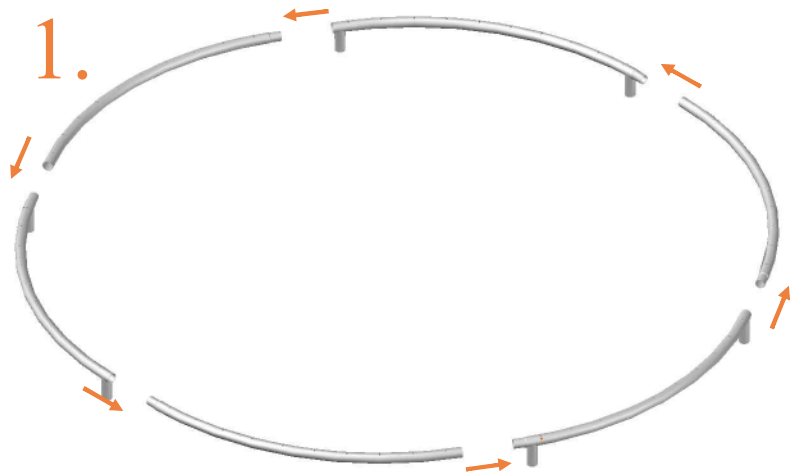

Model 08-FL / Model 10-FL

Avyna

Round trampolines

Assembly manual

Model 08-FL/ Model 10-FL

	Model 08-FL ø245cm			Model 10-FL ø305cm		
	Quantity	Part number		Quantity	Part number	
Jumping mat	1	TEPL-08-222		1	TEPL-10-222	
Galvanized spring L=175mm ø3.2mm	60	TEPL-200-211/C		72	TEPL-200-211/C	
Safety pad	1	TEPL-08-333-FL-green or AVGR-08-333-FL-grey or ABVL-08-333-FL black		1	TEPL-10-333-FL-green or AVGR-10-333-FL-grey or ABVL-10-333-FL-black	
Fastener for safety pad	12	TEPL-ELAS-D		18	TEPL-ELAS-D	
Fastener for safety pad	12	TEPL-ELAS-B		18	TEPL-ELAS-B	
H-tube	3	TEPL-08-FL-114		3	TEPL-10-FL-114	
H-tube	3	TEPL-08-FL-115		3	TEPL-10-FL-115	
C-tube	3	TEPL-08-113		3	TEPL-10-113	
K-tube	3	TEPL-08-114		3	TEPL-10-114	
Tool for spring	1	TOOL-SPRING		1	TOOL-SPRING	
Screw	6	M8-16		6	M8-16	
Plastic plate	3	2108-121		3	2110-121	

	Model 08-FL ø245cm			Model 10-FL ø305cm		
	Quantity	Part number		Quantity	Part number	
Parker screw	24	M4-16		24	M4-16	
Measuring rod L=220mm	1	MEASURING-ROD / A		1	MEASURING-ROD / A	
Measuring rod L=600mm	1	MEASURING-ROD / B		1	MEASURING-ROD / B	
Users Manual	1	208010101		1	208010101	
Warning Card	1	208040101		1	208040101	
Tie rip for warning card	1	209010102		1	209010102	
Safety manual	1	208010301		1	208010301	

	Model 08-FL ø245cm			Model 10-FL ø305cm		
	Quantity	Part number		Quantity	Part number	
Pole with sleeve for safety net	6	AVBL-08-802-A + AVBL-08-802-C		6	AVBL-08-802-A + AVBL-08-802-C	
Pole for safety net	6	AVBL-08-802-B		6	AVBL-10-802-B	
Clamp	6	CLAMP-TOOL-SN 08-fl		6	CLAMP-TOOL-SN 10-fl	
Fiberglass Rod	1set	FIBERGLASS-ROD-08-fl		1set	FIBERGLASS-ROD-10-fl	
Screw M6x30	6	M6x30		6	M6x30	
Fastener for safety net	6	TEPL-ELAS-C		12	TEPL-ELAS-C	
Safety net	1	ANBL08-FL		1	ANBL-10-FL	
Straps for safety net	6	TEPL-BAND		6	TEPL-BAND	
Closure for safety net	2	TEPL-KNOOPJE		2	TEPL-KNOOPJE	
Screw M8	24	M8-20		24	M8-20	
Allen key	2	ALLEN-KEY		2	ALLEN-KEY	
Wrench	2	WRENCH		2	WRENCH	
Cap	6	TOP-CAP-BD		6	TOP-CAP-BD	