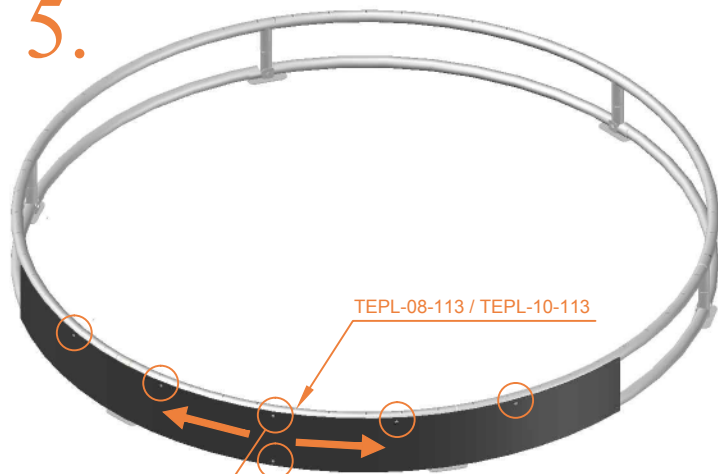

Model 08-FL / Model 10-FL

Avyna

Round trampolines

Assembly manual

Model 08-FL/ Model 10-FL

	Model 08-FL ø245cm			Model 10-FL ø305cm		
	Quantity	Part number		Quantity	Part number	
Jumping mat	1	TEPL-08-222		1	TEPL-10-222	
Galvanized spring L=175mm ø3.2mm	60	TEPL-200-211/C		72	TEPL-200-211/C	
Safety pad	1	TEPL-08-333-FL-green or AVGR-08-333-FL-grey or ABVL-08-333-FL black		1	TEPL-10-333-FL-green or AVGR-10-333-FL-grey or ABVL-10-333-FL-black	
Fastener for safety pad	12	TEPL-ELAS-D		18	TEPL-ELAS-D	
Fastener for safety pad	12	TEPL-ELAS-B		18	TEPL-ELAS-B	
H-tube	3	TEPL-08-FL-114		3	TEPL-10-FL-114	
H-tube	3	TEPL-08-FL-115		3	TEPL-10-FL-115	
C-tube	3	TEPL-08-113		3	TEPL-10-113	
K-tube	3	TEPL-08-114		3	TEPL-10-114	
Tool for spring	1	TOOL-SPRING		1	TOOL-SPRING	
Screw	6	M8-16		6	M8-16	
Plastic plate	3	2108-121		3	2110-121	

	Model 08-FL ø245cm			Model 10-FL ø305cm		
	Quantity	Part number		Quantity	Part number	
Parker screw	24	M4-16		24	M4-16	
Measuring rod L=220mm	1	MEASURING-ROD / A		1	MEASURING-ROD / A	
Measuring rod L=600mm	1	MEASURING-ROD / B		1	MEASURING-ROD / B	
Users Manual	1	208010101		1	208010101	
Warning Card	1	208040101		1	208040101	
Tie rip for warning card	1	209010102		1	209010102	
Safety manual	1	208010301		1	208010301	

3.

TEPL-08-fl-114 / TEPL-10-fl-114

4.

5.

6.

7.

8.

9.