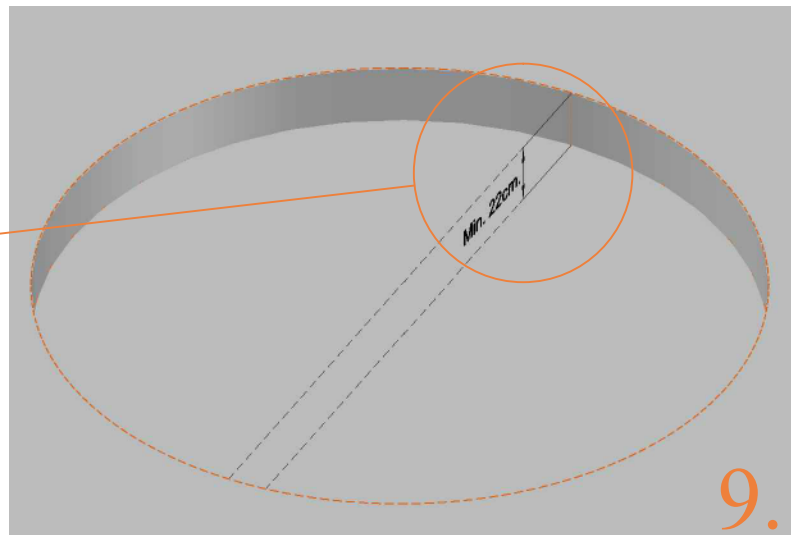

Model 08-FL / Model 10-FL

Avyna

Round trampolines

Assembly manual

Model 08-FL/ Model 10-FL

	Model 08-FL ø245cm			Model 10-FL ø305cm		
	Quantity	Part number		Quantity	Part number	
Jumping mat	1	TEPL-08-222		1	TEPL-10-222	
Galvanized spring L=175mm ø3.2mm	60	TEPL-200-211/C		72	TEPL-200-211/C	
Safety pad	1	TEPL-08-333-FL-green or AVGR-08-333-FL-grey or ABVL-08-333-FL black		1	TEPL-10-333-FL-green or AVGR-10-333-FL-grey or ABVL-10-333-FL-black	
Fastener for safety pad	12	TEPL-ELAS-D		18	TEPL-ELAS-D	
Fastener for safety pad	12	TEPL-ELAS-B		18	TEPL-ELAS-B	
H-tube	3	TEPL-08-FL-114		3	TEPL-10-FL-114	
H-tube	3	TEPL-08-FL-115		3	TEPL-10-FL-115	
C-tube	3	TEPL-08-113		3	TEPL-10-113	
K-tube	3	TEPL-08-114		3	TEPL-10-114	
Tool for spring	1	TOOL-SPRING		1	TOOL-SPRING	
Screw	6	M8-16		6	M8-16	
Plastic plate	3	2108-121		3	2110-121	

	Model 08-FL ø245cm			Model 10-FL ø305cm		
	Quantity	Part number		Quantity	Part number	
Parker screw	24	M4-16		24	M4-16	
Measuring rod L=220mm	1	MEASURING-ROD / A		1	MEASURING-ROD / A	
Measuring rod L=600mm	1	MEASURING-ROD / B		1	MEASURING-ROD / B	
Users Manual	1	208010101		1	208010101	
Warning Card	1	208040101		1	208040101	
Tie rip for warning card	1	209010102		1	209010102	
Safety manual	1	208010301		1	208010301	

3.

TEPL-08-fl-114 / TEPL-10-fl-114

4.

5.

6.

7.

8.

9.