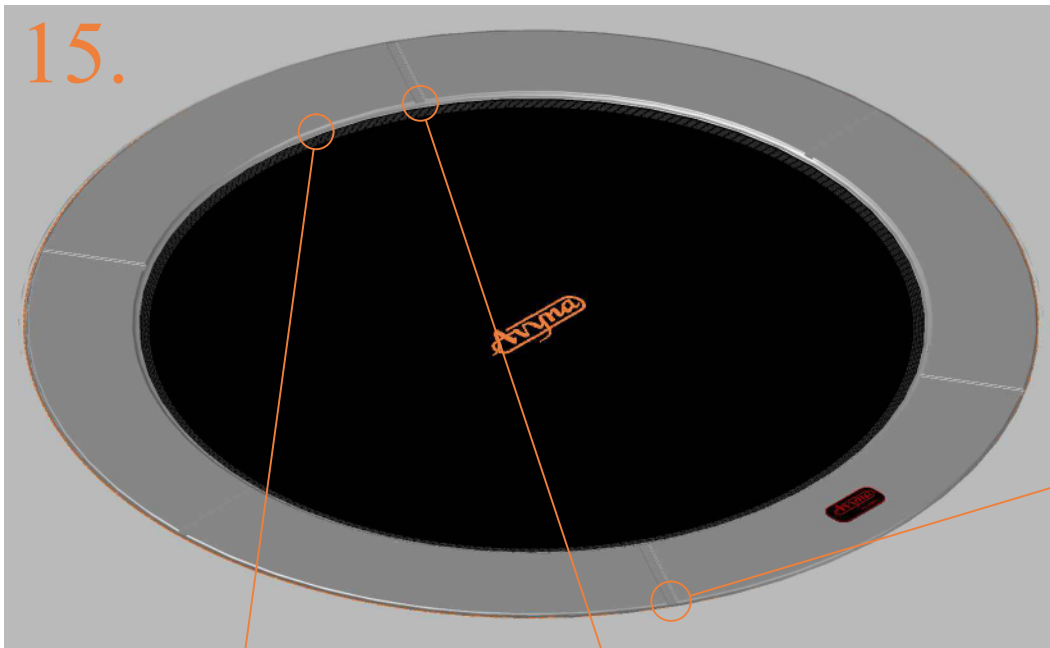

	Model 08-FL ø245cm			Model 10-FL ø305cm		
	Quantity	Part number		Quantity	Part number	
Parker screw	24	M4-16		24	M4-16	
Measuring rod L=220mm	1	MEASURING-ROD / A		1	MEASURING-ROD / A	
Measuring rod L=600mm	1	MEASURING-ROD / B		1	MEASURING-ROD / B	
Users Manual	1	208010101		1	208010101	
Warning Card	1	208040101		1	208040101	
Tie rip for warning card	1	209010102		1	209010102	
Safety manual	1	208010301		1	208010301	

10.

11.

14.

15.

TEPL-ELAS-D

TEPL-ELAS-B

TEPL-ELAS-B

Safety net for Model 08-FL / Model 10-FL

	Model 08-FL ø245cm			Model 10-FL ø305cm		
	Quantity	Part number		Quantity	Part number	
Pole with sleeve for safety net	6	AVBL-08-802-A + AVBL-08-802-C		6	AVBL-08-802-A + AVBL-08-802-C	
Pole for safety net	6	AVBL-08-802-B		6	AVBL-10-802-B	
Clamp	6	CLAMP-TOOL-SN 08-fl		6	CLAMP-TOOL-SN 10-fl	
Fiberglass Rod	1set	FIBERGLASS-ROD-08-fl		1set	FIBERGLASS-ROD-10-fl	
Screw M6x30	6	M6x30		6	M6x30	
Fastener for safety net	6	TEPL-ELAS-C		12	TEPL-ELAS-C	
Safety net	1	ANBL08-FL		1	ANBL-10-FL	
Straps for safety net	6	TEPL-BAND		6	TEPL-BAND	
Closure for safety net	2	TEPL-KNOOPJE		2	TEPL-KNOOPJE	
Screw M8	24	M8-20		24	M8-20	
Allen key	2	ALLEN-KEY		2	ALLEN-KEY	
Wrench	2	WRENCH		2	WRENCH	
Cap	6	TOP-CAP-BD		6	TOP-CAP-BD	