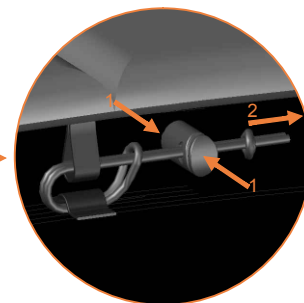

TEPL-ELAS-D