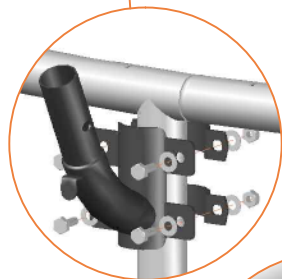

TEPL-08-113 / TEPL-10-113

6.