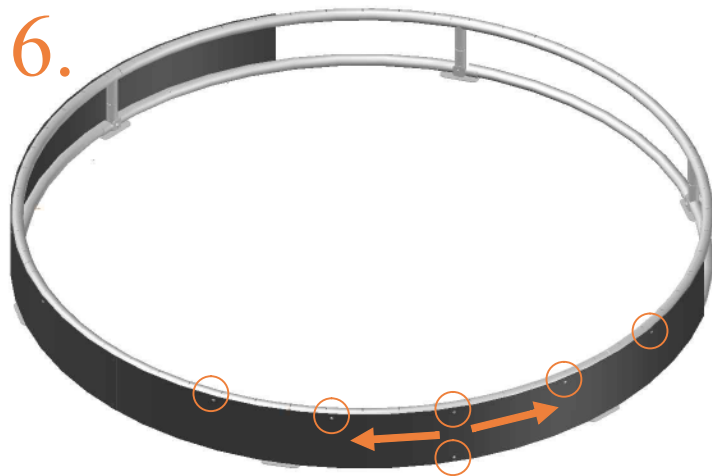

Model 08-FL / Model 10-FL

Avyna

Round trampolines

Assembly manual

Model 08-FL/ Model 10-FL

	Model 08-FL ø245cm			Model 10-FL ø305cm		
	Quantity	Part number		Quantity	Part number	
Jumping mat	1	TEPL-08-222		1	TEPL-10-222	
Galvanized spring L=175mm ø3.2mm	60	TEPL-200-211/C		72	TEPL-200-211/C	
Safety pad	1	TEPL-08-333-FL-green or AVGR-08-333-FL-grey or ABVL-08-333-FL black		1	TEPL-10-333-FL-green or AVGR-10-333-FL-grey or ABVL-10-333-FL-black	
Fastener for safety pad	12	TEPL-ELAS-D		18	TEPL-ELAS-D	
Fastener for safety pad	12	TEPL-ELAS-B		18	TEPL-ELAS-B	
H-tube	3	TEPL-08-FL-114		3	TEPL-10-FL-114	
H-tube	3	TEPL-08-FL-115		3	TEPL-10-FL-115	
C-tube	3	TEPL-08-113		3	TEPL-10-113	
K-tube	3	TEPL-08-114		3	TEPL-10-114	
Tool for spring	1	TOOL-SPRING		1	TOOL-SPRING	
Screw	6	M8-16		6	M8-16	
Plastic plate	3	2108-121		3	2110-121	

	Model 08-FL ø245cm			Model 10-FL ø305cm		
	Quantity	Part number		Quantity	Part number	
Parker screw	24	M4-16		24	M4-16	
Measuring rod L=220mm	1	MEASURING-ROD / A		1	MEASURING-ROD / A	
Measuring rod L=600mm	1	MEASURING-ROD / B		1	MEASURING-ROD / B	
Users Manual	1	208010101		1	208010101	
Warning Card	1	208040101		1	208040101	
Tie rip for warning card	1	209010102		1	209010102	
Safety manual	1	208010301		1	208010301	

3.

TEPL-08-fl-114 / TEPL-10-fl-114

4.

5.

6.

7.

8.

9.