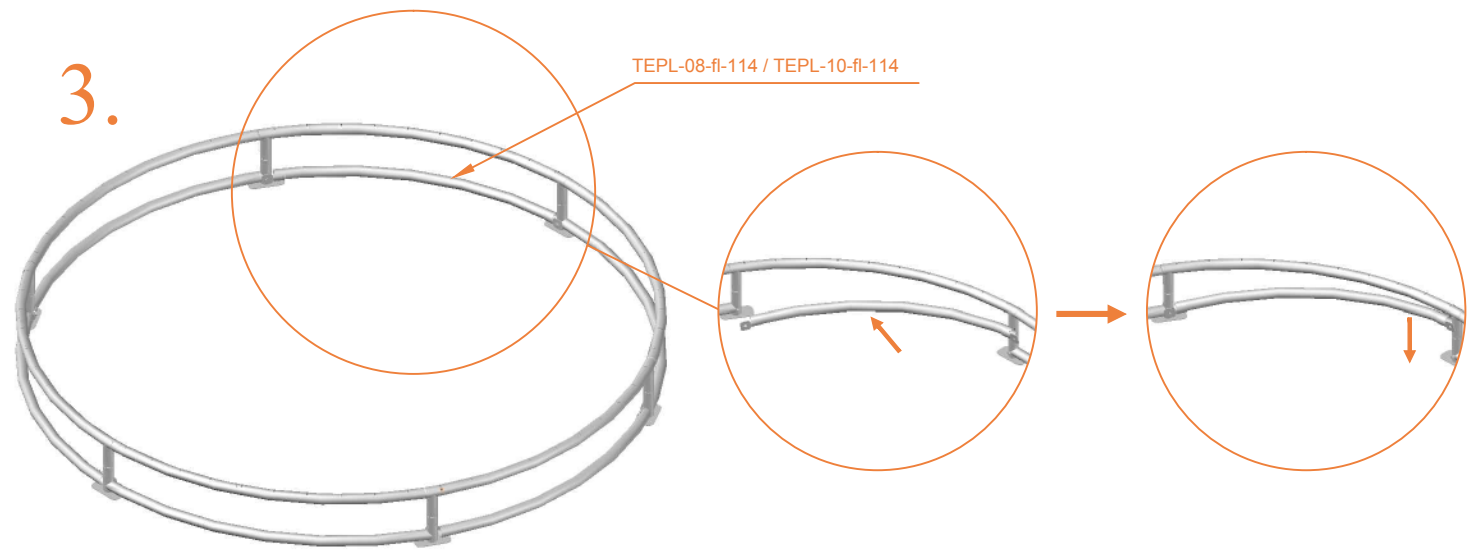

3.

TEPL-08-fl-114 / TEPL-10-fl-114

4.