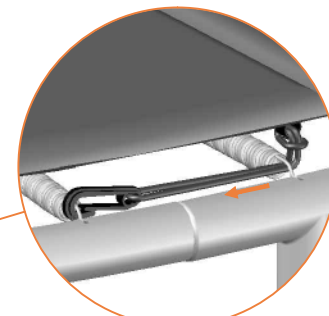

15.

TEPL-ELAS-D