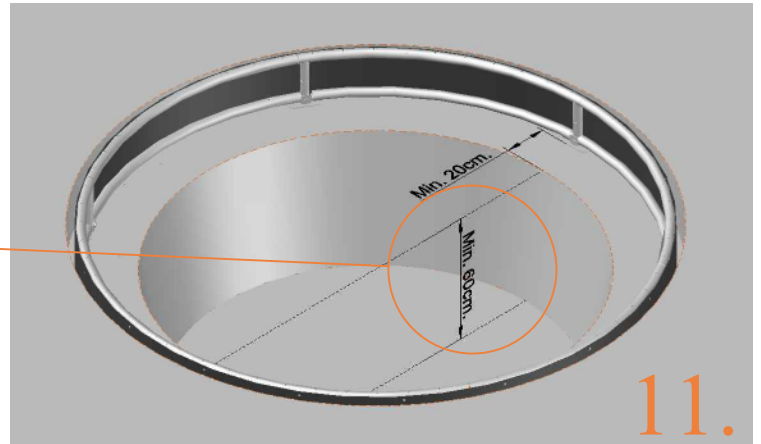

Model 08-FL / Model 10-FL

Avyna

Round trampolines

Assembly manual

Model 08-FL/ Model 10-FL

	Model 08-FL ø245cm			Model 10-FL ø305cm		
	Quantity	Part number		Quantity	Part number	
Jumping mat	1	TEPL-08-222		1	TEPL-10-222	
Galvanized spring L=175mm ø3.2mm	60	TEPL-200-211/C		72	TEPL-200-211/C	
Safety pad	1	TEPL-08-333-FL-green or AVGR-08-333-FL-grey or ABVL-08-333-FL black		1	TEPL-10-333-FL-green or AVGR-10-333-FL-grey or ABVL-10-333-FL-black	
Fastener for safety pad	12	TEPL-ELAS-D		18	TEPL-ELAS-D	
Fastener for safety pad	12	TEPL-ELAS-B		18	TEPL-ELAS-B	
H-tube	3	TEPL-08-FL-114		3	TEPL-10-FL-114	
H-tube	3	TEPL-08-FL-115		3	TEPL-10-FL-115	
C-tube	3	TEPL-08-113		3	TEPL-10-113	
K-tube	3	TEPL-08-114		3	TEPL-10-114	
Tool for spring	1	TOOL-SPRING		1	TOOL-SPRING	
Screw	6	M8-16		6	M8-16	
Plastic plate	3	2108-121		3	2110-121	

	Model 08-FL ø245cm			Model 10-FL ø305cm		
	Quantity	Part number		Quantity	Part number	
Parker screw	24	M4-16		24	M4-16	
Measuring rod L=220mm	1	MEASURING-ROD / A		1	MEASURING-ROD / A	
Measuring rod L=600mm	1	MEASURING-ROD / B		1	MEASURING-ROD / B	
Users Manual	1	208010101		1	208010101	
Warning Card	1	208040101		1	208040101	
Tie rip for warning card	1	209010102		1	209010102	
Safety manual	1	208010301		1	208010301	

3.

TEPL-08-fl-114 / TEPL-10-fl-114

4.

5.

6.

7.

8.

9.

10.

11.

14.

15.

TEPL-ELAS-D

TEPL-ELAS-B

TEPL-ELAS-B

Safety net for Model 08-FL / Model 10-FL